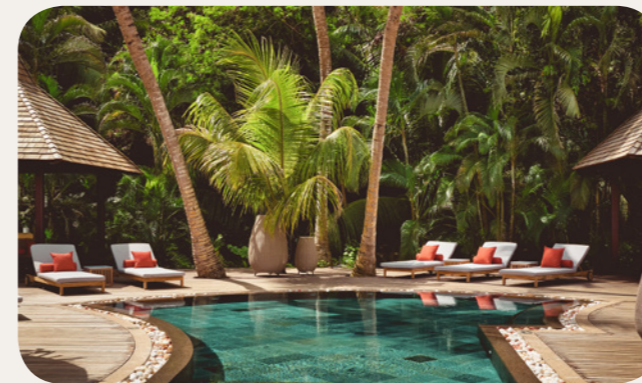

Club Med Spa Pool

Outdoor Pool