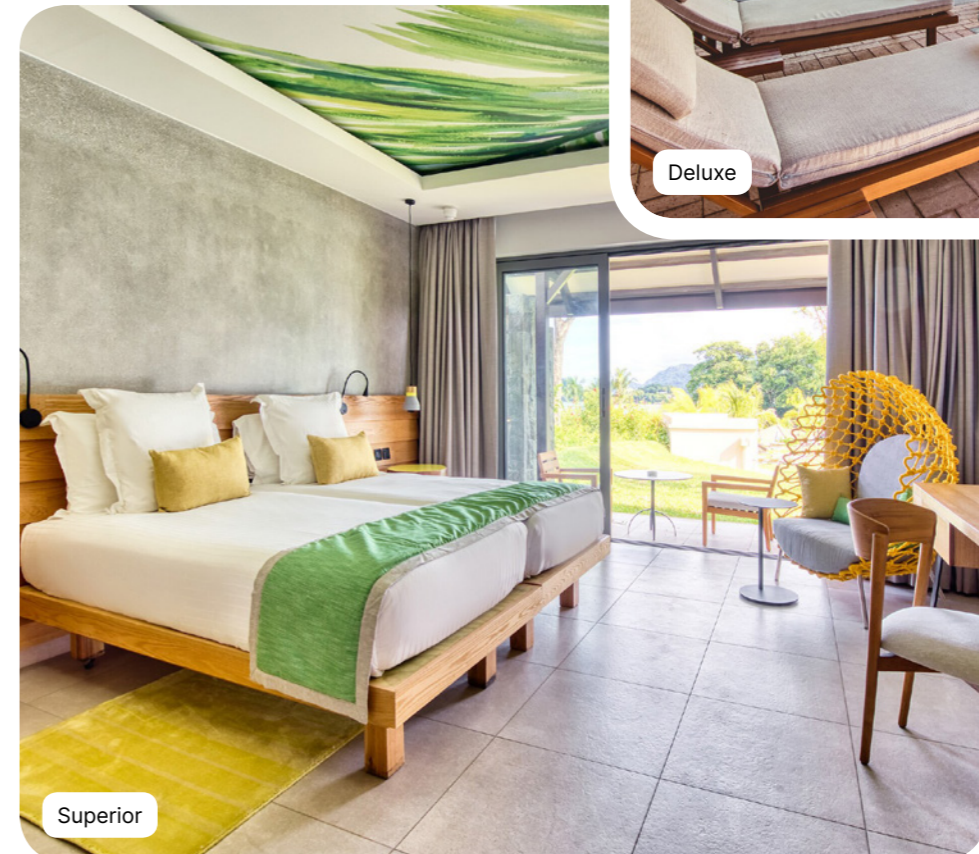

Accommodation