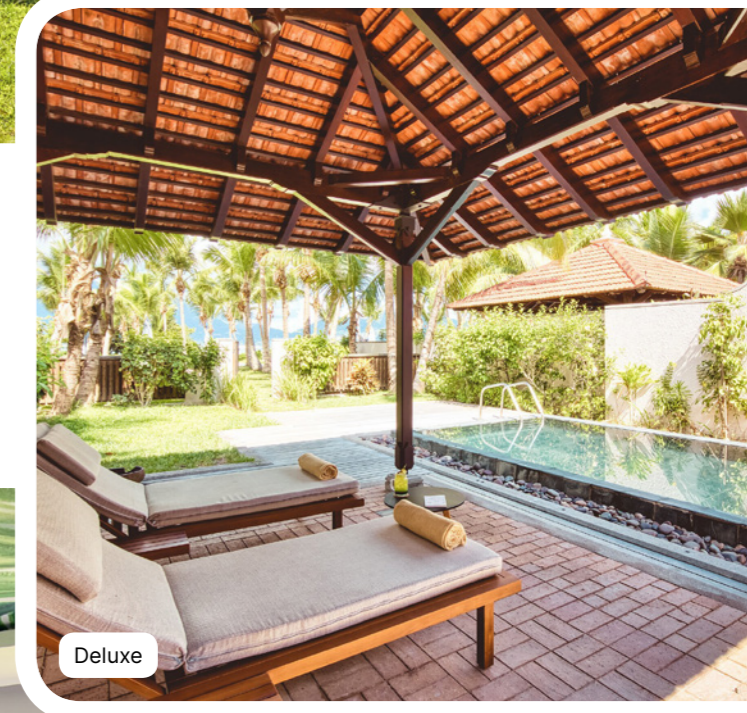

Accommodation