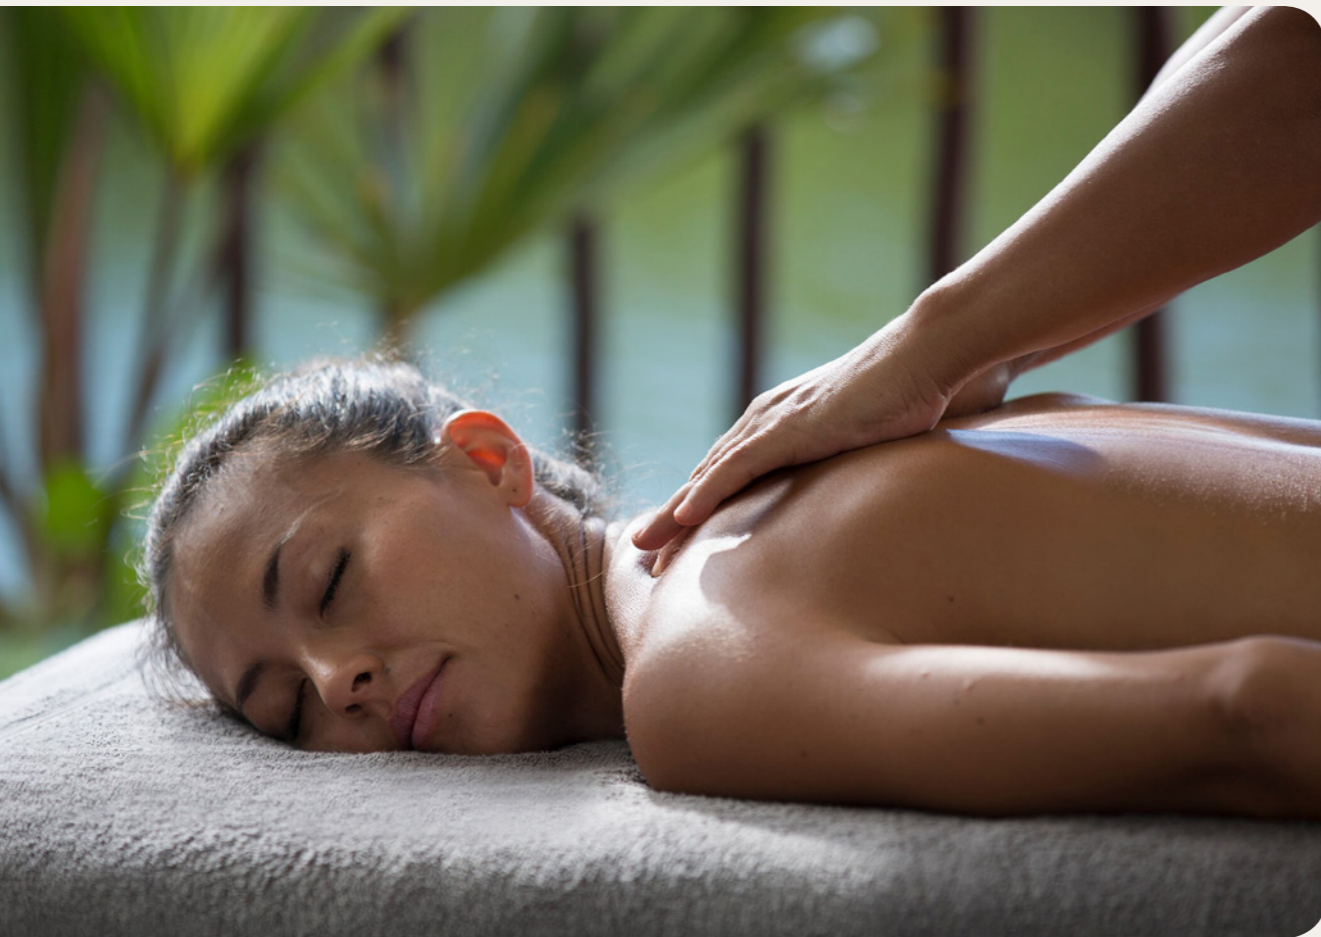

## Wellness Area\*

Sothys, the goddess of beauty confides her secret to both men and women. In the heart of the Corrèze region of France, a cutting-edge aesthetic is constantly renewed in the botanical garden. Discover digi-esthétique®, an exclusive massage method offering a magical escape from everyday routine. Emotions and refinement await you.