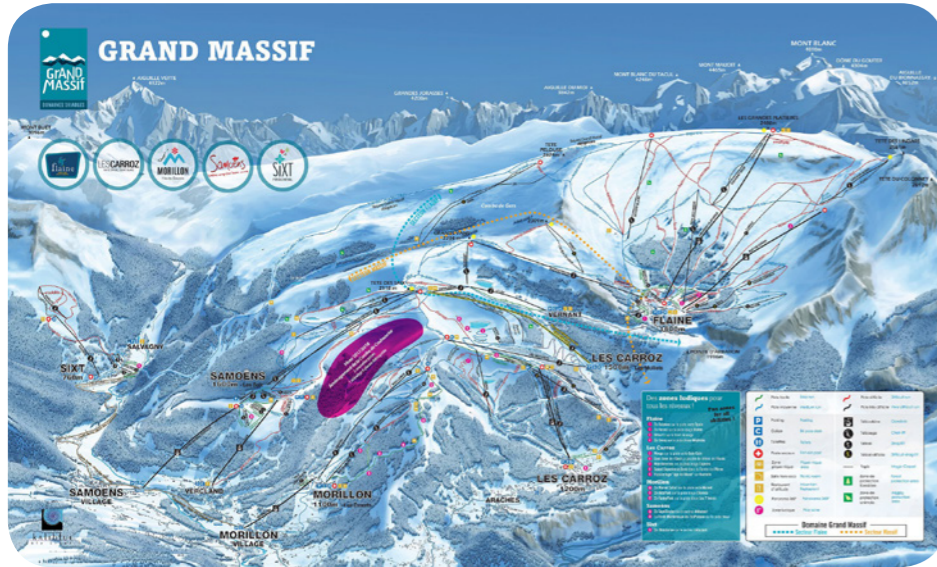

At the Resort:

Priority booking at the Skyline Gourmet Lounge

Possibility of booking a table in the main restaurant (depending on the schedule).

In the Resort: Skyline

Gourmet Lounge

For gourmet moments in an intimate atmosphere with a panoramic view over the mountains, this restaurant offers an exclusive "Gourmet Lounge" dining experience.

The Grand Massif Samoëns Morillon Chalet-Apartments

Ski area map

GRAND MASSIF

Alpine ski slopes

Number of ski slopes

Cross-country ski slopes

137 km

Freeride Zone(s)

Fun Zone(s)

Practical Information

Address

The Grand Massif Samoëns Morillon Chalet-Apartments
Route du Plateau des Saix, Haute Savoie - Samoëns
74340, FRANCE

Hygiene & Safety

Safe Together. Club Med has implemented new hygiene and safety measures to offer you peace of mind and a most joyful experience.