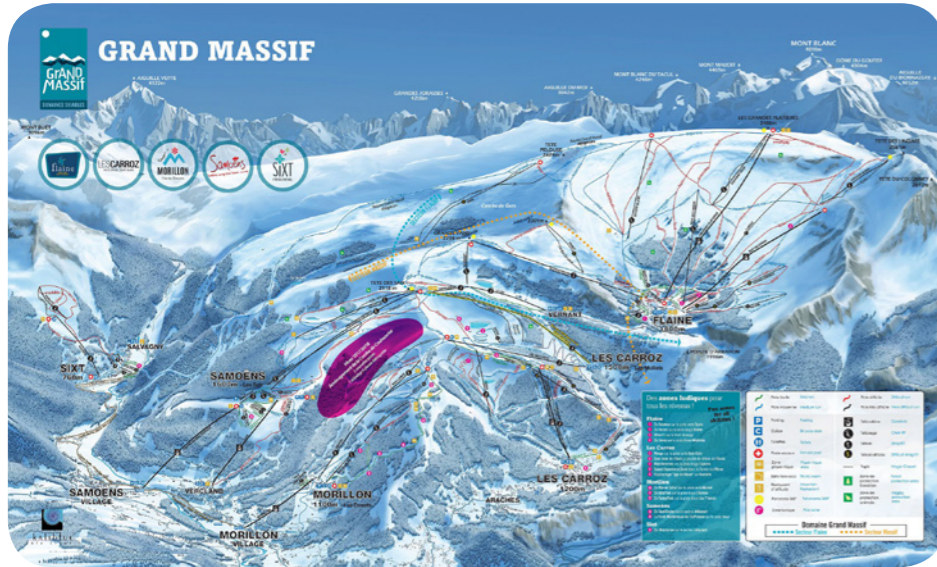

## **Skyline**

### Gourmet Lounge

For gourmet moments in an intimate atmosphere with a panoramic view over the mountains, this restaurant offers an exclusive "Gourmet Lounge" dining experience.

With its subtle blend of authenticity and contemporary spirit, the warm decor provides the ideal backdrop for great local produce.

# Grand Massif Samoëns Morillon

## Ski area map